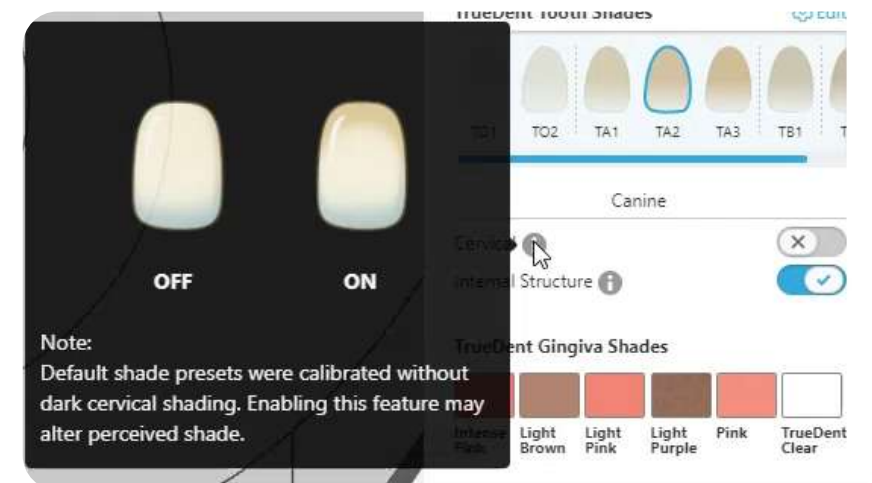

Unlocking TrueDent®
Advanced Aesthetics with
TrueVoxel™

Make additive work for you™

Introducing TrueDent TrueVoxel™ Shades

TrueVoxel

A **voxel** is a volumetric pixel with material and color attributes

TrueVoxel

TrueVoxel is a patent-pending solution which uses **voxel-level control** to place:

- ◊ Translucency in the incisal third of the tooth
- ◊ Internal structures
- ◊ Cervical staining

Inside the tooth volume

How TrueVoxel Works?

- ❖ Dentures are loaded as usual into GrabCAD Print
- ❖ Software performs an analysis on the design
- ❖ Based on tooth geometry and type, the system:
 - generates internal 3D structures
 - applies volumetric gradients
 - keeps **external geometry unchanged**

Supporting Feedback from Global Dental Demographic

"Natural chromatic transitions elevate dentures beyond simple resins, enabling standardized quality, clinical acceptance, and scalable production." – Federico Milano, DP Group