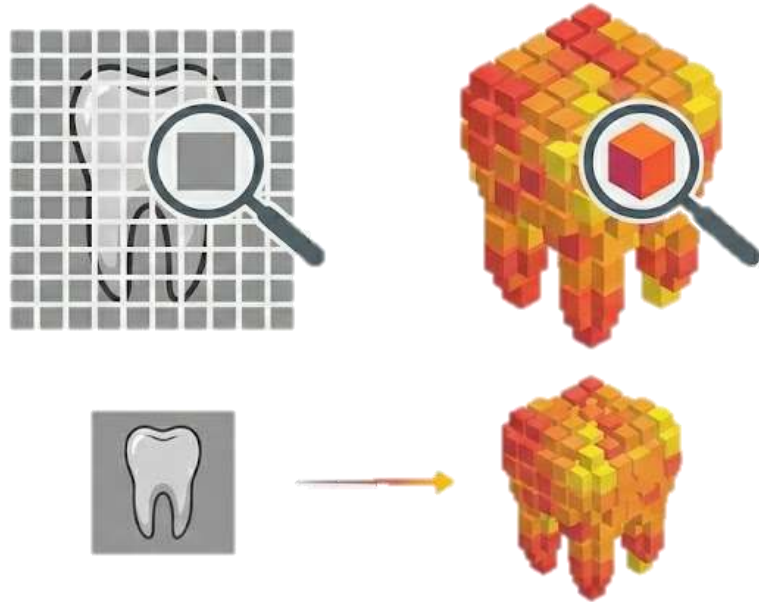

Unlocking TrueDent®
Advanced Aesthetics with
TrueVoxel™

Make additive work for you™

Introducing TrueDent TrueVoxel™ Shades

TrueVoxel

A **voxel** is a volumetric pixel with material and color attributes

TrueVoxel

TrueVoxel is a patent-pending solution which uses **voxel-level control** to place:

- ◊ Translucency in the incisal third of the tooth
- ◊ Internal structures
- ◊ Cervical staining

Inside the tooth volume

How TrueVoxel Works?

- ❖ Dentures are loaded as usual into GrabCAD Print
- ❖ Software performs an analysis on the design
- ❖ Based on tooth geometry and type, the system:
 - generates internal 3D structures
 - applies volumetric gradients
 - keeps **external geometry unchanged**