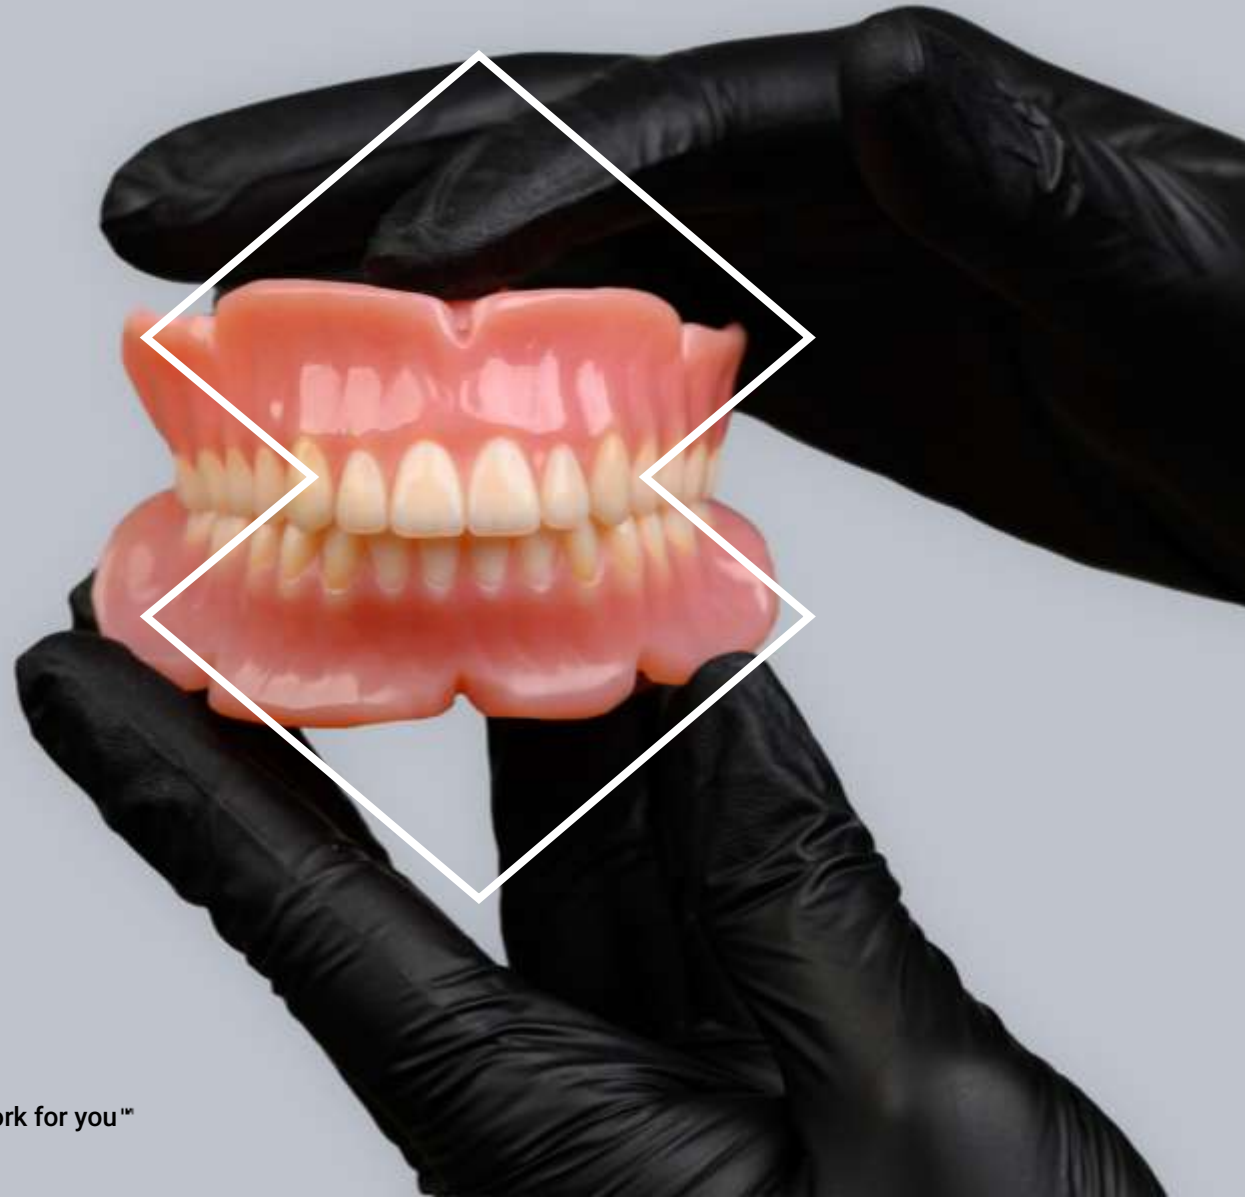

Unlocking TrueDent®
Advanced Aesthetics with
TrueVoxel™

Make additive work for you™

Introducing TrueDent TrueVoxel™ Shades

TrueVoxel

A **voxel** is a volumetric pixel with material and color attributes

TrueVoxel

TrueVoxel is a patent-pending solution which uses **voxel-level control** to place:

- ◊ Translucency in the incisal third of the tooth
- ◊ Internal structures
- ◊ Cervical staining

Inside the tooth volume

How TrueVoxel Works?

- ❖ Dentures are loaded as usual into GrabCAD Print
- ❖ Software performs an analysis on the design
- ❖ Based on tooth geometry and type, the system:
 - generates internal 3D structures
 - applies volumetric gradients
 - keeps **external geometry unchanged**