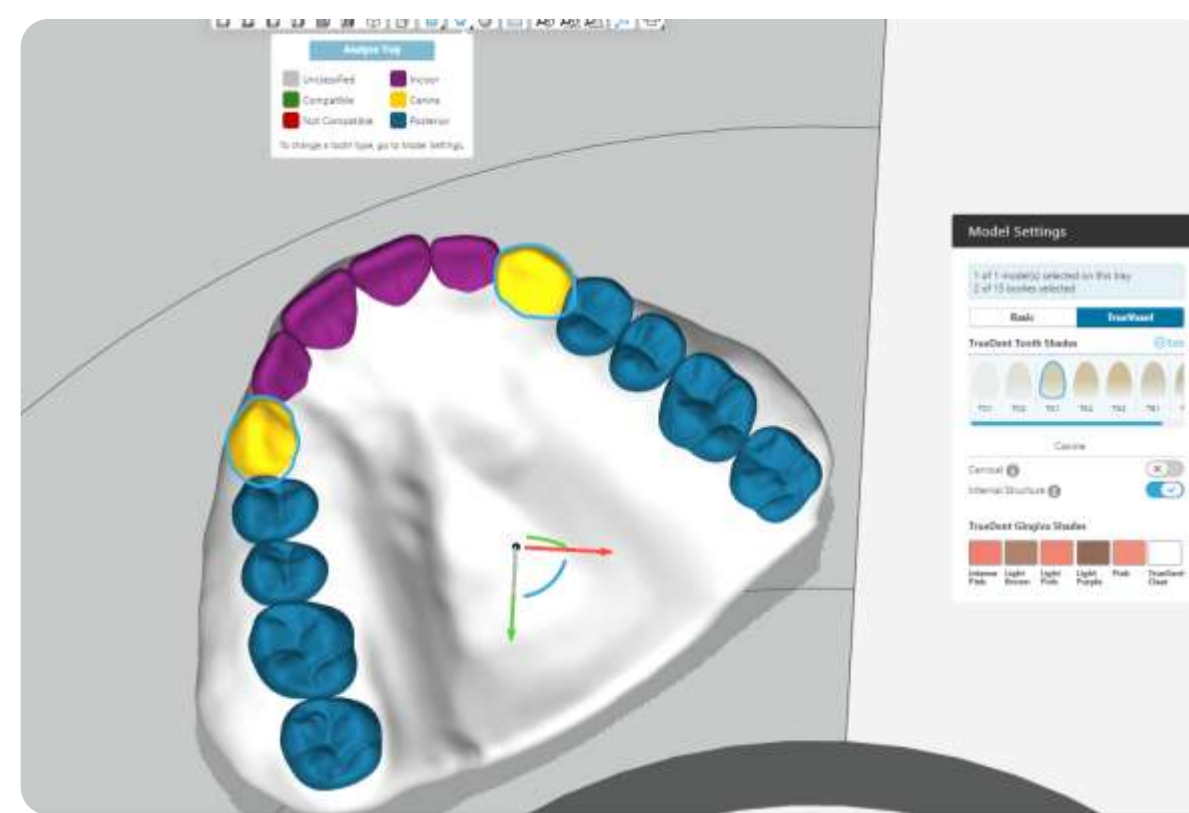

Unlocking TrueDent®
Advanced Aesthetics with
TrueVoxel™

Make additive work for you™

Introducing TrueDent TrueVoxel™ Shades

TrueVoxel

A **voxel** is a volumetric pixel with material and color attributes

TrueVoxel

TrueVoxel is a patent-pending solution which uses **voxel-level control** to place:

- ◊ Translucency in the incisal third of the tooth
- ◊ Internal structures
- ◊ Cervical staining

Inside the tooth volume

How TrueVoxel Works?

- ❖ Dentures are loaded as usual into GrabCAD Print
- ❖ Software performs an analysis on the design
- ❖ Based on tooth geometry and type, the system:
 - generates internal 3D structures
 - applies volumetric gradients
 - keeps **external geometry unchanged**